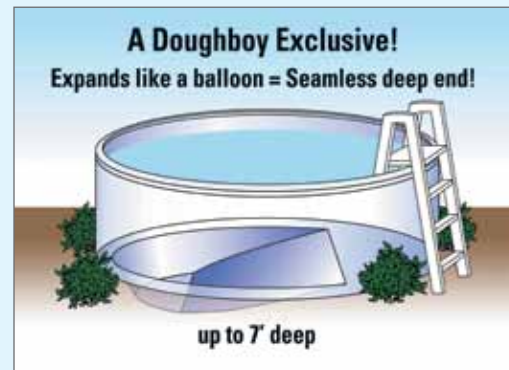

A Size For Any Backyard

An excellent assortment of pool sizes to perfectly match your backyard.

Round

12' • 16'
18' • 21'
24' • 28'

Oval

24' x 12' • 24' x 16'
28' x 16' • 32' x 16'
34' x 18' • 38" x 18'
41' x 21'

Important: Misuse of your pool may result in crippling injury and/or other dangers to life and health. Do not dive or jump. Do not use slides, diving boards, or any other platform or object which can be used for improper pool entry. Use only an above-ground swimming pool ladder to enter or exit your pool. It is your responsibility to secure your pool against unauthorized, unsupervised or unintentional entry.

Change of Design: Doughboy Recreational expressly reserves the right to change or modify the design and construction of any product in due course of our manufacturing without incurring any obligation or liability to furnish or install such changes or modifications on products previously or subsequently sold.

Doughboy Recreational is in no way affiliated with any professional pool installer. If you have the pool installed by others, please supervise to be sure they comply with proper installation techniques as shown.

Visit our website at www.doughboy-pools.com

Doughboy Recreational • 315 N Sebastian • West Helena, AR 72390 • 866-DOUGHBOY